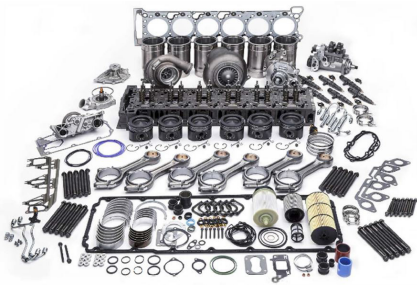

HDEP/MDEG, GHG17, OUTLET*

DDE RA0101538128

EA Part Numbers * New Exchange
RA Part Numbers * Remanufactured Exchange

MISCELLANEOUS

\$2497.⁶¹

**HIGH PRESSURE
TRANSFER WITH
FUEL PUMP**

CL6 DD16*

DDE EA4720901550

\$2338.²⁸

**DPF FILTER MODULE
& CLAMP KIT***

DDE EA0014907692

IMAGE IS FOR PART ILLUSTRATION ONLY

\$6752.¹⁹

**DD15 GHG17 SIMPLE
OH KIT 472.9**

DDE 23565149

EA Part Numbers * New Exchange
RA Part Numbers * Remanufactured Exchange